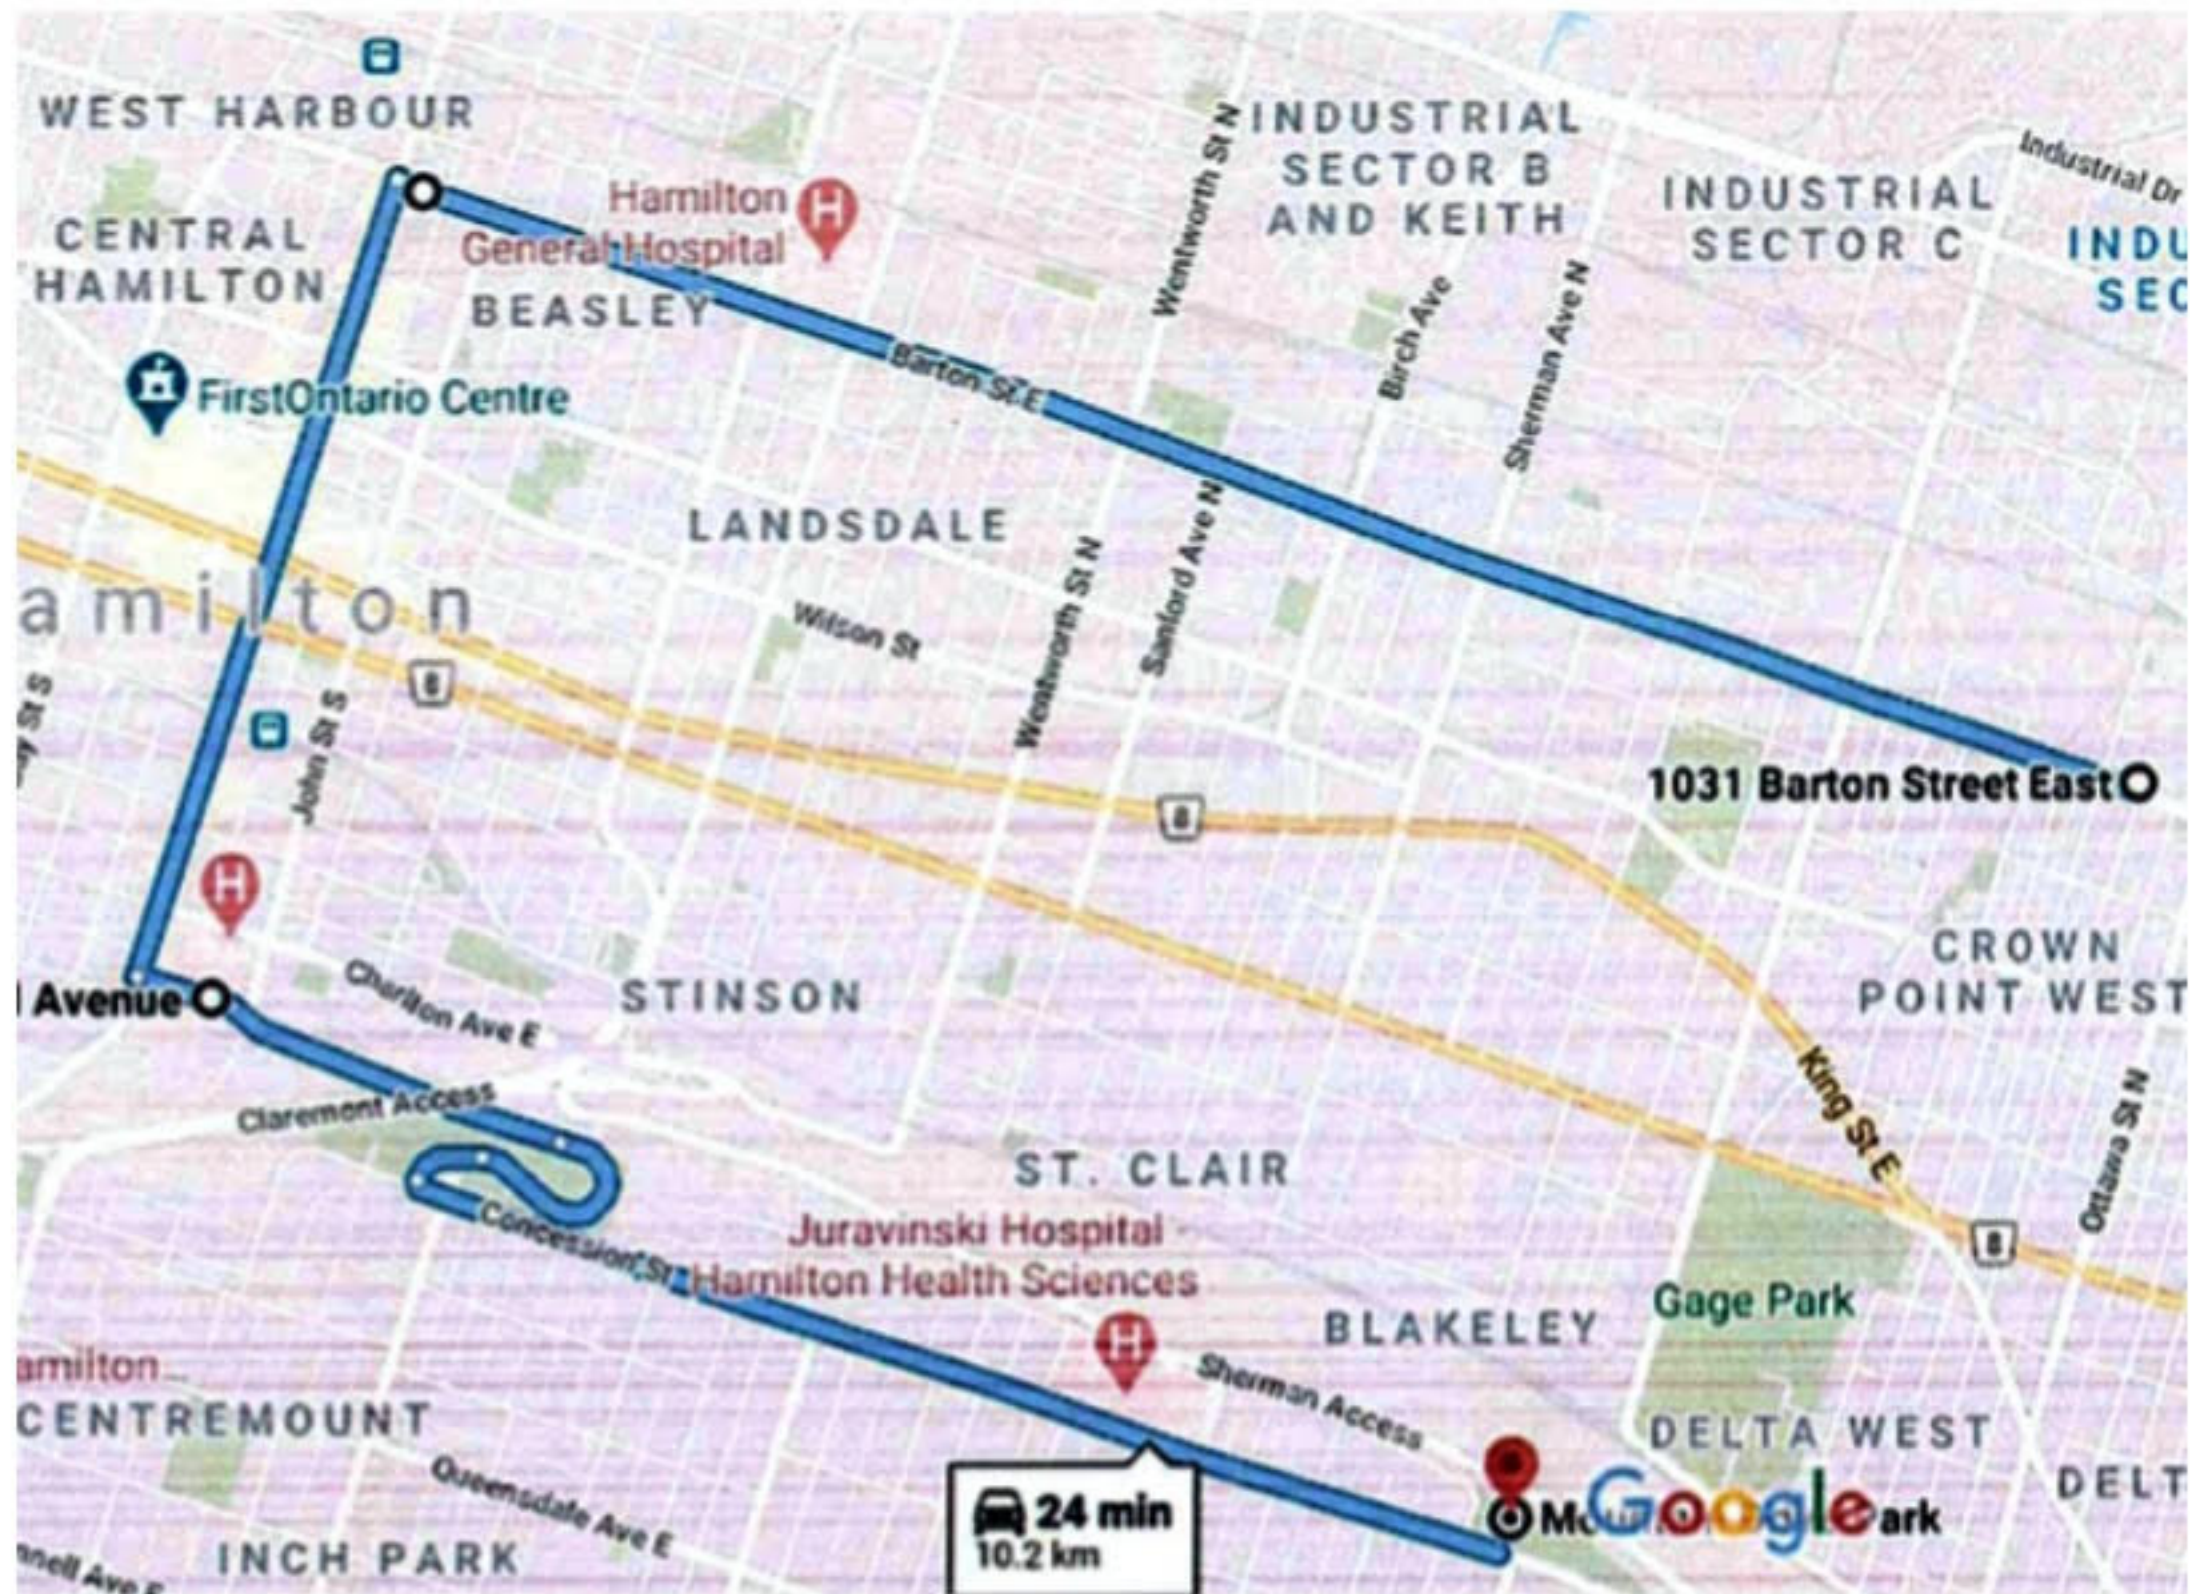

LABOUR DAY 2020

CAVALCADE OF CARS

**HAMILTON STEELWORKERS AREA COUNCIL
AND USW LOCALS 1005, 4135, 5328, 7135, 16506
INVITES ALL MEMBERS, ACTIVE AND RETIRED AND THEIR FAMILIES TO JOIN US FOR THIS EVENT.**

MONDAY, SEPTEMBER 7, 2020

Directions

-  Assemble in your vehicles at 9:30 a.m. at 1031 Barton Street facing West.
-  The parade is scheduled to start 10:30 a.m.
-  Drive down Barton St past the General Hospital then south towards St. Joe's Hospital and east on to St Joseph's drive and on to the Jolly cut, around the bend and East on to Concession St. and finally past Juravinski Hospital ending at Mountain Drive park.
-  Be respectful/ mindful of our HSR drivers and their routes.
-  Please obey all traffic laws, when stopped by traffic lights, you will become the leader of the next group.
-  Be creative, make signs, logo up your vehicles and don't forget to honk to support frontline and essential workers.

**SHOW OF SOLIDARITY FOR ESSENTIAL WORKERS
FOR MORE INFORMATION, CONTACT LOCAL 1005 AT 905-547-1417**